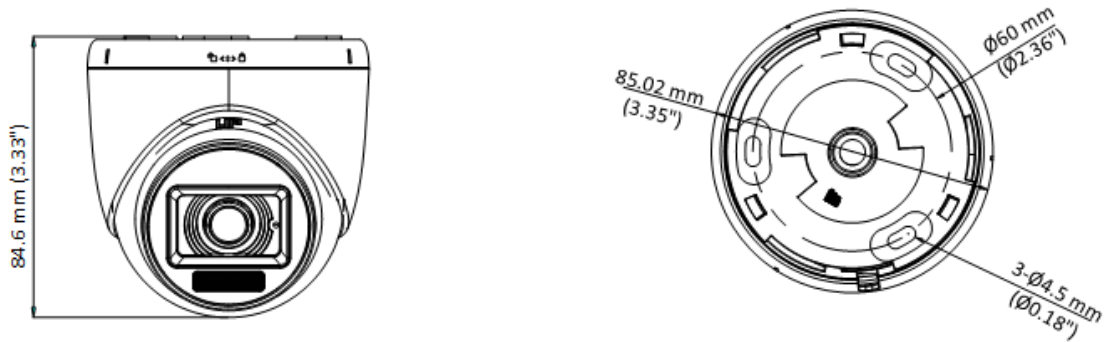

▪ Specification

Camera	
Image Sensor	3K CMOS
Max. Resolution	2960 (H) × 1665 (V)
Min. Illumination	0.01 Lux @ (F2.0, AGC ON), 0 Lux with IR
Shutter Time	PAL: 1/25 s to 1/50, 000 s; NTSC: 1/30 s to 1/50, 000 s
Day & Night	ICR
Angle Adjustment	Pan: 0 to 360°, Tilt: 0 to 75°, Rotation: 0 to 360°
Signal System	PAL/NTSC
Lens	
Lens Type	2.8 mm and 3.6 mm fixed focal lens
Focal Length & FOV	2.8 mm, horizontal FOV: 104.9°, vertical FOV: 67.3°, diagonal FOV: 129.8° 3.6 mm, horizontal FOV: 81.3°, vertical FOV: 50.7°, diagonal FOV: 102.4°
Lens Mount	M12
Microphone	
Pickup Distance	In a radius of up to 5 m
Amount	1
Illuminator	
Supplement Light Type	Smart, IR, White Light
Supplement Light Range	IR : Up to 20 m White Light : Up to 20 m
Image	
Image Settings	Brightness, Sharpness, Smart IR
Frame Rate	TVI: 3K@20 fps, 4 MP@25 fps/30 fps, 1080p@25 fps/30 fps AHD: 5 MP@20 fps, 4 MP@25 fps/30 fps CVI: 4 MP@25 fps/30 fps CVBS: PAL/NTSC
Day/Night Mode	Auto/Color
Wide Dynamic Range (WDR)	Digital WDR
Image Enhancement	DWDR/BLC/HLC/Global
White Balance	Auto/Manual
AGC	Yes
Interface	
Video Output	Switchable TVI/AHD/CVI/CVBS
General	
Material	Plastic
Dimension	84.6 mm × Ø85.02 mm (3.33" × Ø3.35")
Weight	Approx. 160 g (0.35 lb.)
Operating Condition	-40 °C to 60 °C (-40 °F to 140 °F), humidity: 90% or less (non-condensation)
Communication	HIKVISION-C
Language	English
Power Supply	12 VDC ± 25% *You are recommended to use one power adapter to supply the power for one camera.
Consumption	Max. 2.9 W

▪ **Available Model**

DS-2CE76K0T-LPFS(2.8mm)

DS-2CE76K0T-LPFS(3.6mm)

▪ **Dimension**

▪ **Accessory**

▪ **Optional**

DS-1272ZJ-110-TRS Wall mount	DS-1275ZJ-SUS Vertical pole mount	DS-1276ZJ-SUS Corner mount	DS-1280ZJ-XS Junction box
			
			